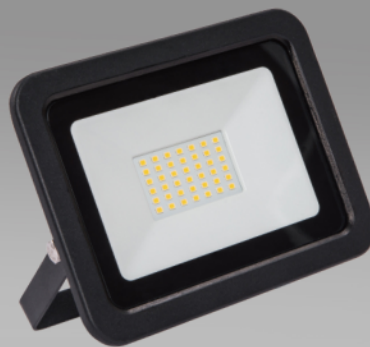

LED HIGH BAY

■ WELHB-C

Item No.	Watt	Voltage	Lumen	Material	Product size	Ctn No.	Ctn size
WELHB-C-100W	100W	185-265V	10000lm	Aluminum	290x290x120mm	1	31.5x31.5x15cm
WELHB-C-150W	150W	185-265V	15000lm	Aluminum	340x340x120mm	1	36x36x17cm
WELHB-C-200W	200W	185-265V	20000lm	Aluminum	390x390x135mm	1	45.5x45.5x22cm

LED FLOODLIGHT

■ LF-BK

Item No.	Watt	Voltage	Lumen	Material	Product size	Ctn No.	Ctn size
LF-BK-50W	50W	220-240V	4000	Aluminum	173x46x126mm	20	45x38x18.5cm
LF-BK-100W	100W	220-240V	8000	Aluminum	262x50x189mm	10	39x30x25cm